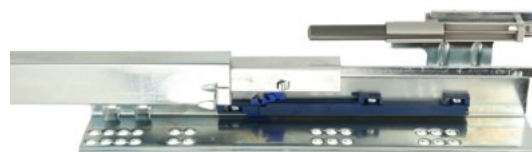

PRODUCT SHEET

Description:

Invis. Full Ext. Slide, Self Closing, BZP, 600mm, W/Bracket F/Soft Pump Installation, Pump To Be Bought Separately. Item, 16.13.510-0

Item number:

16.13.507-0

Units	Box	Carton	HS Code	Barcode
Pair	5	200	8302420090	
5704866064699				

SISO A/S

Mileparken 11
DK-2740 Skovlunde
Denmark
VAT: 24786013

Phone +45 45 830 900

www.siso.dk
siso@siso.dk

Danske Bank
Nytrov Branch
Copenhagen
SWIFT: DABADKKK

Account no.
4180 3112 112936
IBAN Account
DK7230003112112936